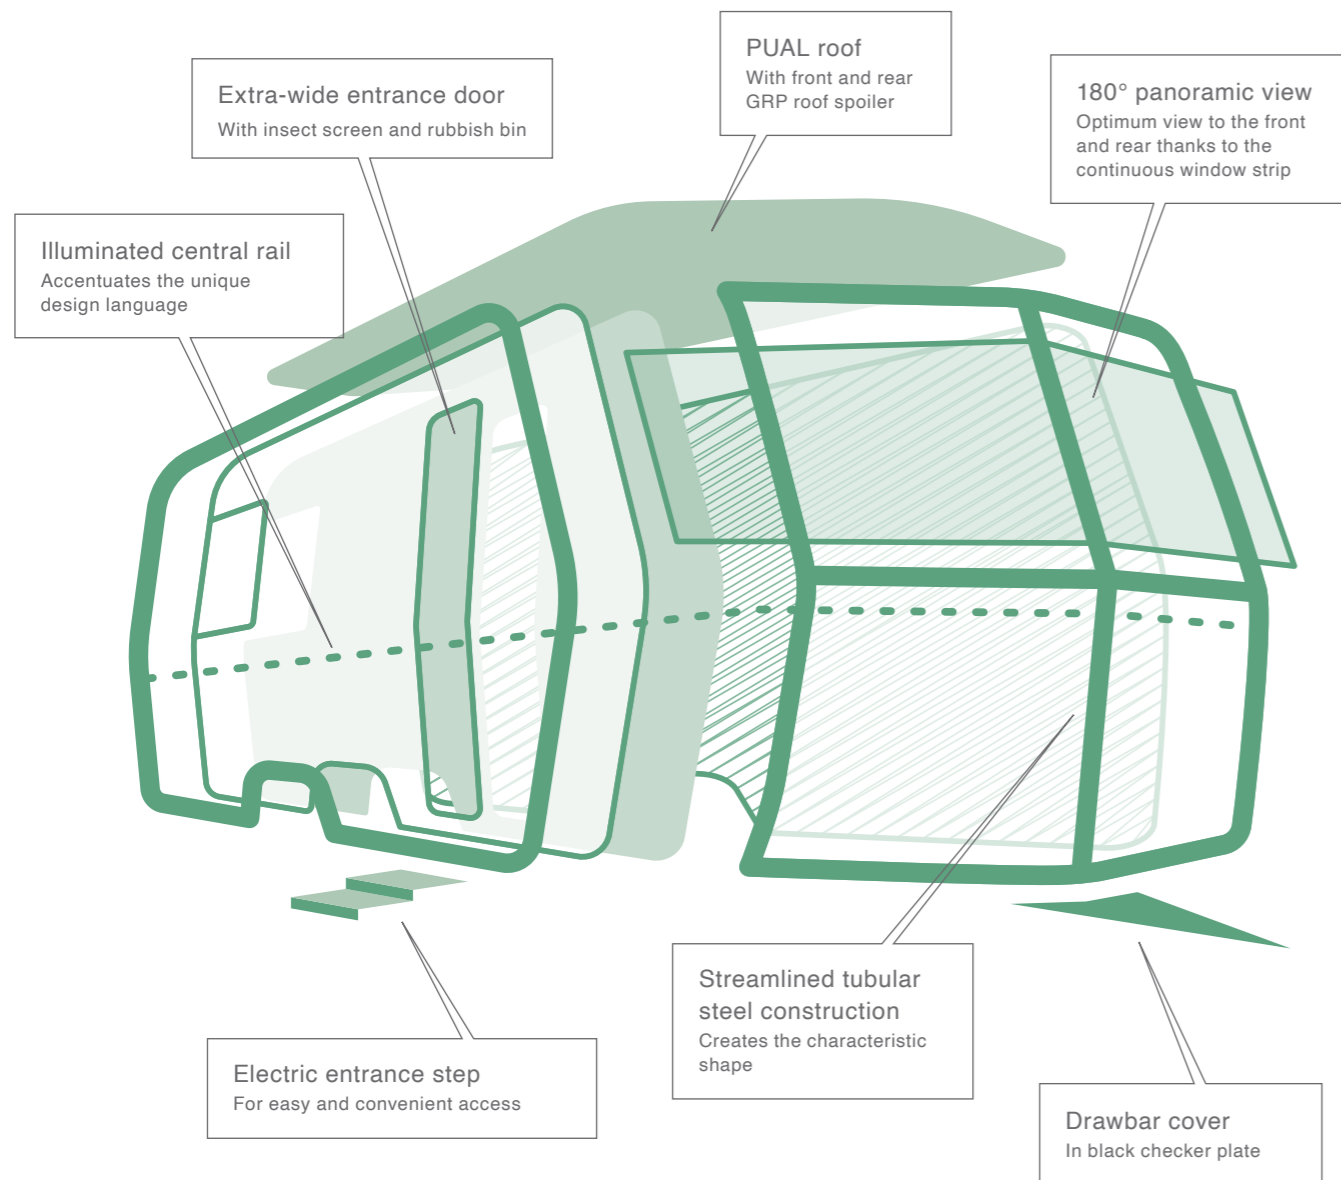

EVERYTHING. EXCEPT NORMAL.

THE AERO DESIGN

The ERIBA Touring 820 is also based on the proven AERO design with its typical aerodynamic shape and rounded edges. The body shape – unique in caravan construction – boasts a timeless elegance and comes with numerous benefits: lower air resistance for better fuel economy, much improved driving safety and optimal roadholding characteristics.