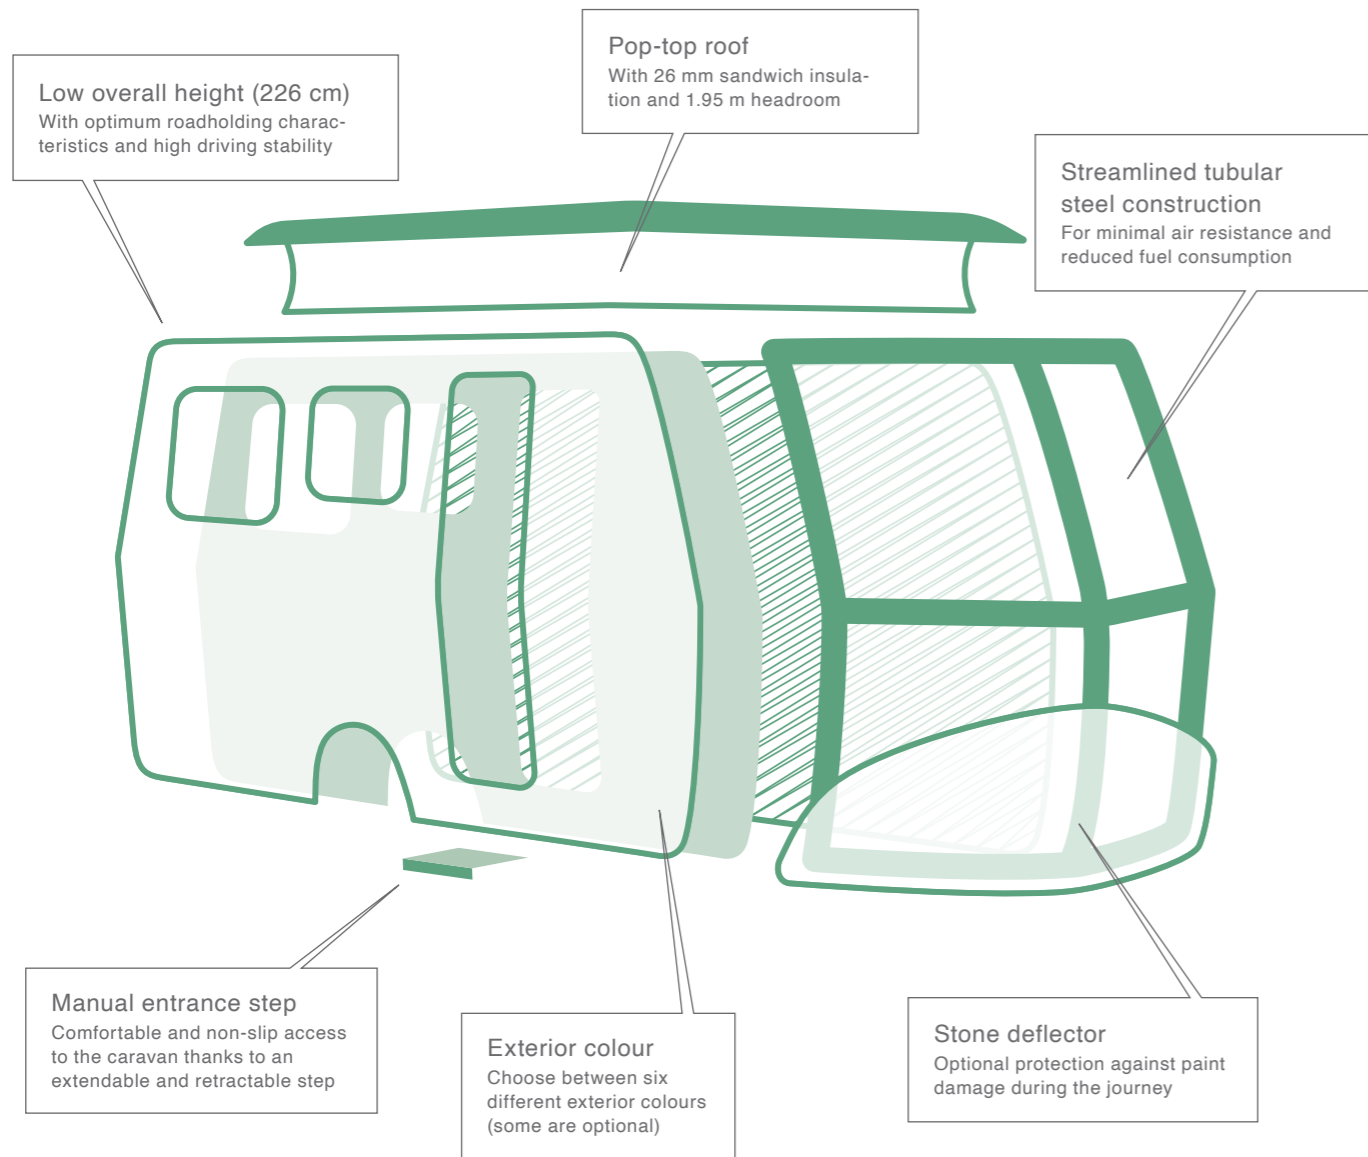

YOU HAVE ARRIVED AT YOUR DESTINATION. THE ERIBA TOURING.

up to 5 people | max. weight 1.6 t | max. length 6.46 m

Everyone has their own idea of the perfect holiday. We all have different expectations, aspirations and goals. Which is why there is not only one new ERIBA Touring – but as many versions as there are owners. Configure your ERIBA Touring to exactly suit your interests and be guided solely by your own sense of adventure. Choose between the LEGEND and URBAN equipment lines and customise your caravan's interior and exterior design to your heart's content. At ERIBA, creativity knows no limits.

Touring 540

Touring 530 | NUGGET GOLD

Touring 530

EVERYTHING. AT A GLANCE.

THE AERO DESIGN

ERIBA caravans are models of efficiency – thanks to the aerodynamically shaped front with its rounded edges. The body shape – unique in caravan construction – boasts a timeless elegance and comes with numerous benefits: lower air resistance for better fuel economy, much improved driving safety and optimal roadholding characteristics. With this compact touring pro, you can now holiday with greater safety, economy and – not least – style.

LOW FUEL CONSUMPTION

The aerodynamic front, consisting of the streamlined tubular steel construction, ensures low air resistance and thus reduced fuel consumption.

INTERIOR CLIMATE

The pop-top roof provides fresh air in the caravan and thus creates the perfect room climate thanks to the pop-top roof window, which is made of canvas material.