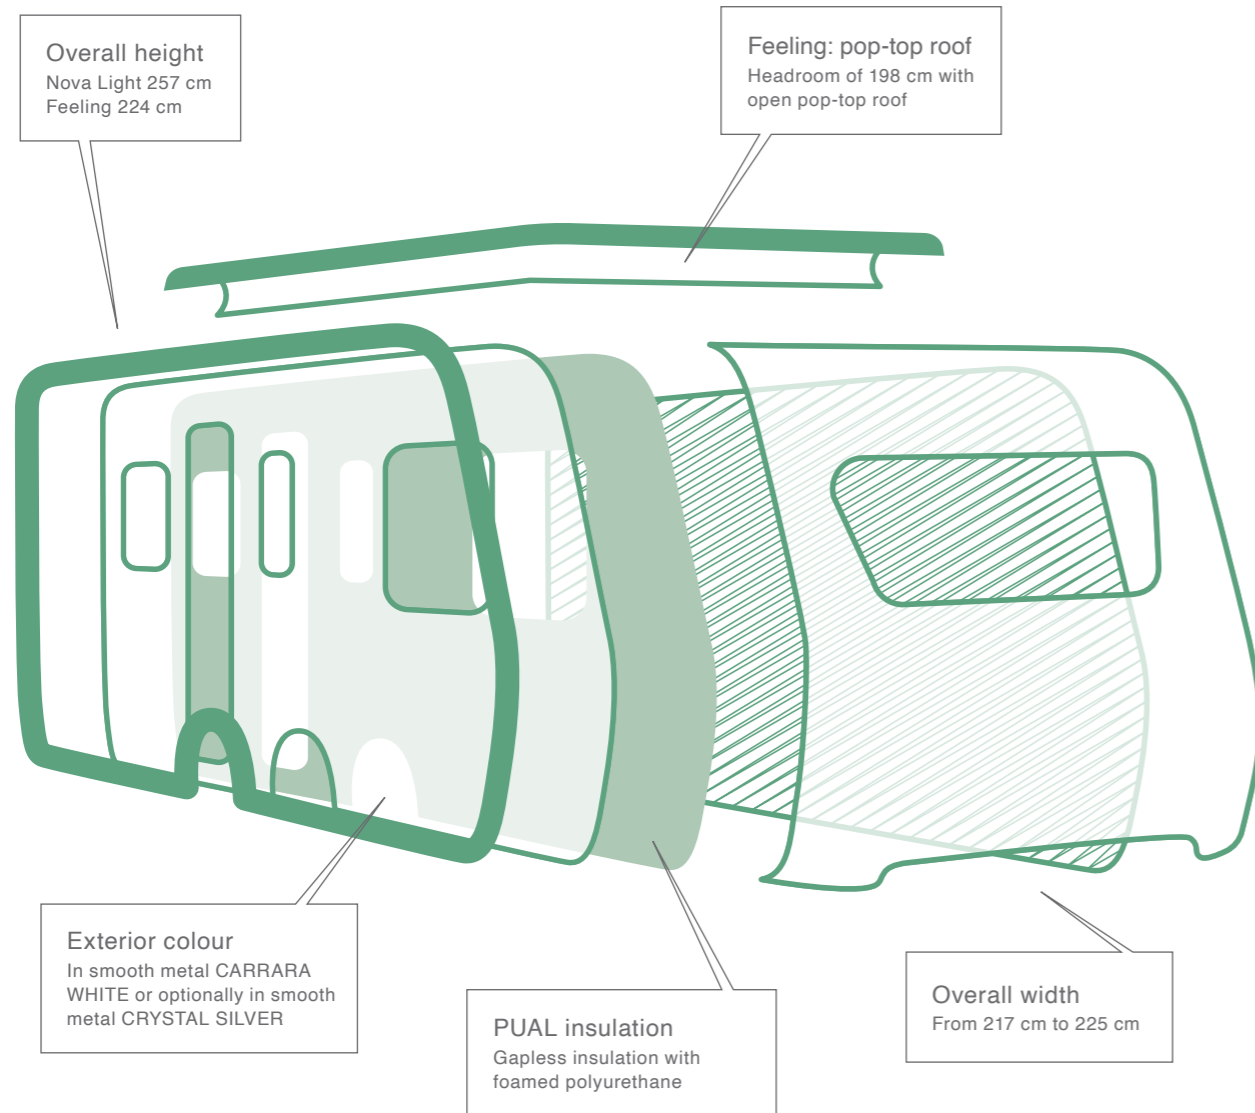

HIGHLIGHTS AS STANDARD.

THE PUAL BODY SHELL

Developed back in 1987, the excellent insulation provided by the closed-cell PU foam still guarantees a comfortable temperature in summer and cosy warmth during the colder months. The PUAL side walls consist of an aluminium outer skin, a foam core and a high-quality plywood interior wall.

INSULATION

Warmer? Cooler? No, it's just right! The PUAL design ensures an optimum temperature and comfort thanks to gapless insulation.

POP-TOP ROOF

The optional pop-top roof offers enough space for two additional occupants and is therefore ideal for families. The canvas pop-top roof also creates a pleasant climate inside the caravan. Cosiness begins in bed.

LARGE PAYLOAD RESERVES

The caravan benefits from the largest possible payload thanks to its all-round lightweight construction. Payloads of up to 481 kg are possible depending on the model and equipment level. So you can enjoy a holiday without compromise.

SMALL TOWING VEHICLES

More room for your big plans – thanks to their compact dimensions and low total weight, the ERIBA Feeling and Nova Light are also ideal for small towing vehicles and category B licence holders (passenger cars).

EASY TO CLEAN

Cleaning up while on the move is child's play. Thanks to the rugged upholstery and anti-finger-print surfaces on the worktop and table, the ERIBA Feeling is particularly easy to clean and very family-friendly.

STORAGE SPACE

Compact dimensions, perfectly thought-out: the all-round overhead lockers and intelligent space solutions ensure you always have everything you need with you – and space for even more.

Note: some of the equipment shown is optional and depends on the model range/layout.